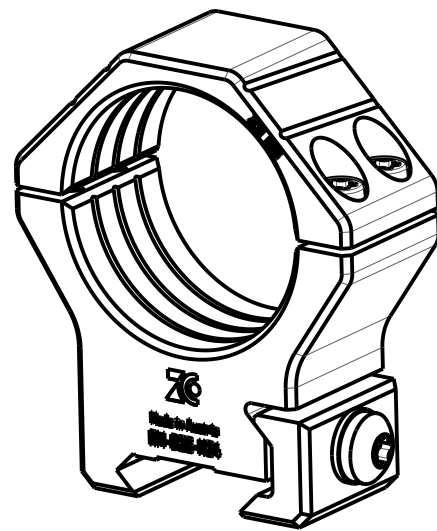

RM-D36-H30

RM-D36-H34

Dimension [mm]	A	B	C	D	E	Weight per Ring
RM-D36-H30	36	30	54	58	22	73g (2,58oz.)
RM-D36-H34	36	34	54	62	22	81g (2,86oz.)

Order No.	Scope Rings
400-0384-RM-D36-H30	Height 30mm
400-0385-RM-D36-H34	Height 34mm

Technical Details	
Rifle Interface:	Picatinny Rail
Material:	EN AW-7075
Surface Finish:	Anodized Black