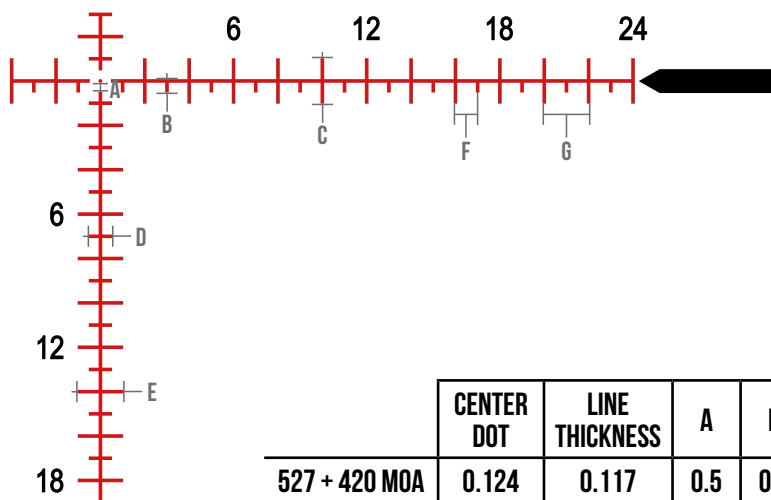

**RETICLE: MOA**

	CENTER DOT	LINE THICKNESS	A	B	C	D	E	F	G
527 + 420 MOA	0.124	0.117	0.5	0.5	2	1	2	1	2

Along the horizontal, every even number MOA hash mark is longer than the rest extending above and below the horizontal crosshair while the odd number MOA increments only extend a short distance below. This simple arrangement allows you to keep track of your wind hold very easily. Holding between hash marks for every half MOA is extremely simple and keeps the reticle design as uncluttered as possible yet highly effective.

The vertical crosshair extends down to 42 MOA for those ELR type shots that need that much elevation hold in combination with the turret adjustment. Again, the even number hash marks are longer than the rest and extend left and right of the vertical by one MOA to each side. The odd MOA increments are shorter and only extend one-half MOA to each side. This keeps the increments easy to distinguish allowing you to easily find the correct hold point while providing a visually "balanced" reticle design.

Our floating dot is sized at 0.124 MOA diameter for an ultra precise hold on the target. Wind and elevation hold numbers are given every 6 MOA to reduce clutter while still providing rapid counting when needed.